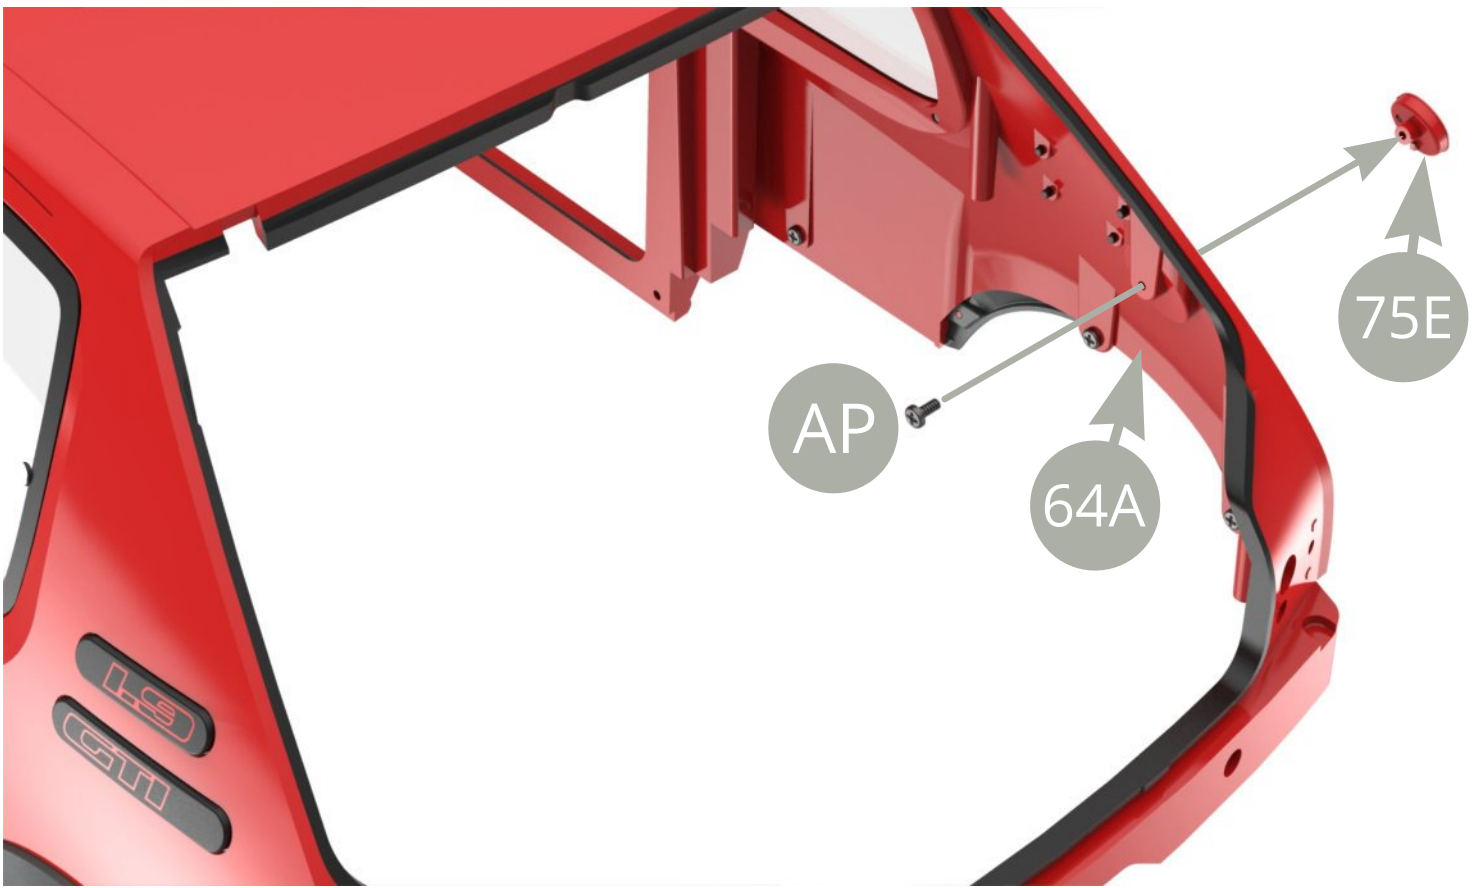

- 75A Left GTI molding
- 75B Left L9 molding
- 75C Right GTI molding
- 75D Right L9 molding
- 75E Fuel filler base
- 75F Fuel filler lock cap

- AP M1,7 x4mm (x2)

Fit **75A Left GTI molding** and **75B Left L9 molding** to **64A Body** (upper and lower illustrations).

Fit **75C Right GTI molding** and **75D Right L9 molding** to **64A Body** .

Fit **75F Fuel filler lock cap** to **75E Fuel filler base** .

Fit **75E Fuel filler base** to **64A Body** and fix with **AP screw** (upper and lower illustrations) .