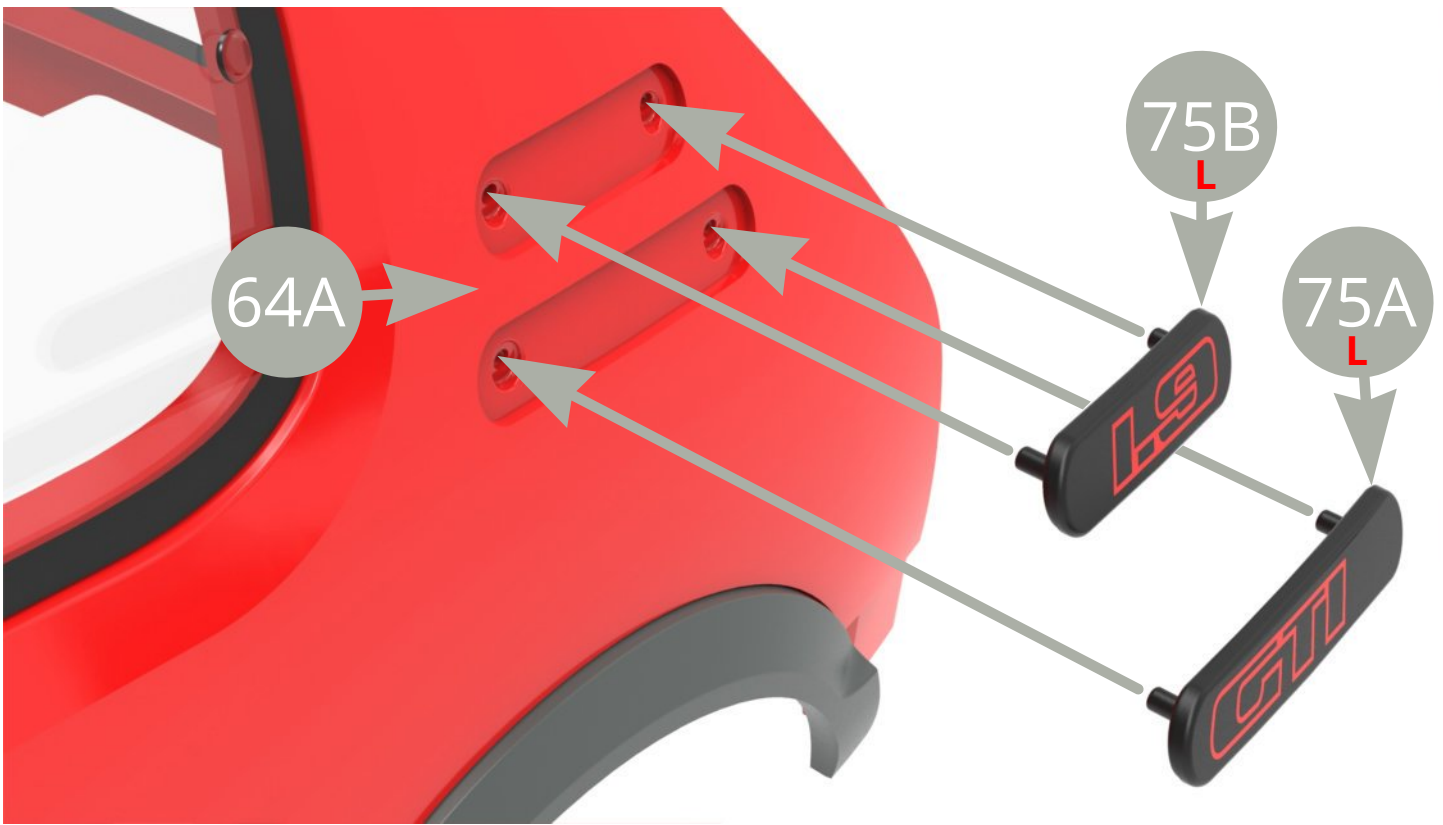

- 75A Left GTI molding
- 75B Left L9 molding
- 75C Right GTI molding
- 75D Right L9 molding
- 75E Fuel filler base
- 75F Fuel filler lock cap

- AP M1,7 x4mm (x2)

Fit **75A Left GTI molding** and **75B Left L9 molding** to **64A Body** (upper and lower illustrations).

Fit **75C Right GTI molding** and **75D Right L9 molding** to **64A Body** .

Fit **75F Fuel filler lock cap** to **75E Fuel filler base** .

Fit **75E Fuel filler base** to **64A Body** and fix with **AP screw** (upper and lower illustrations) .