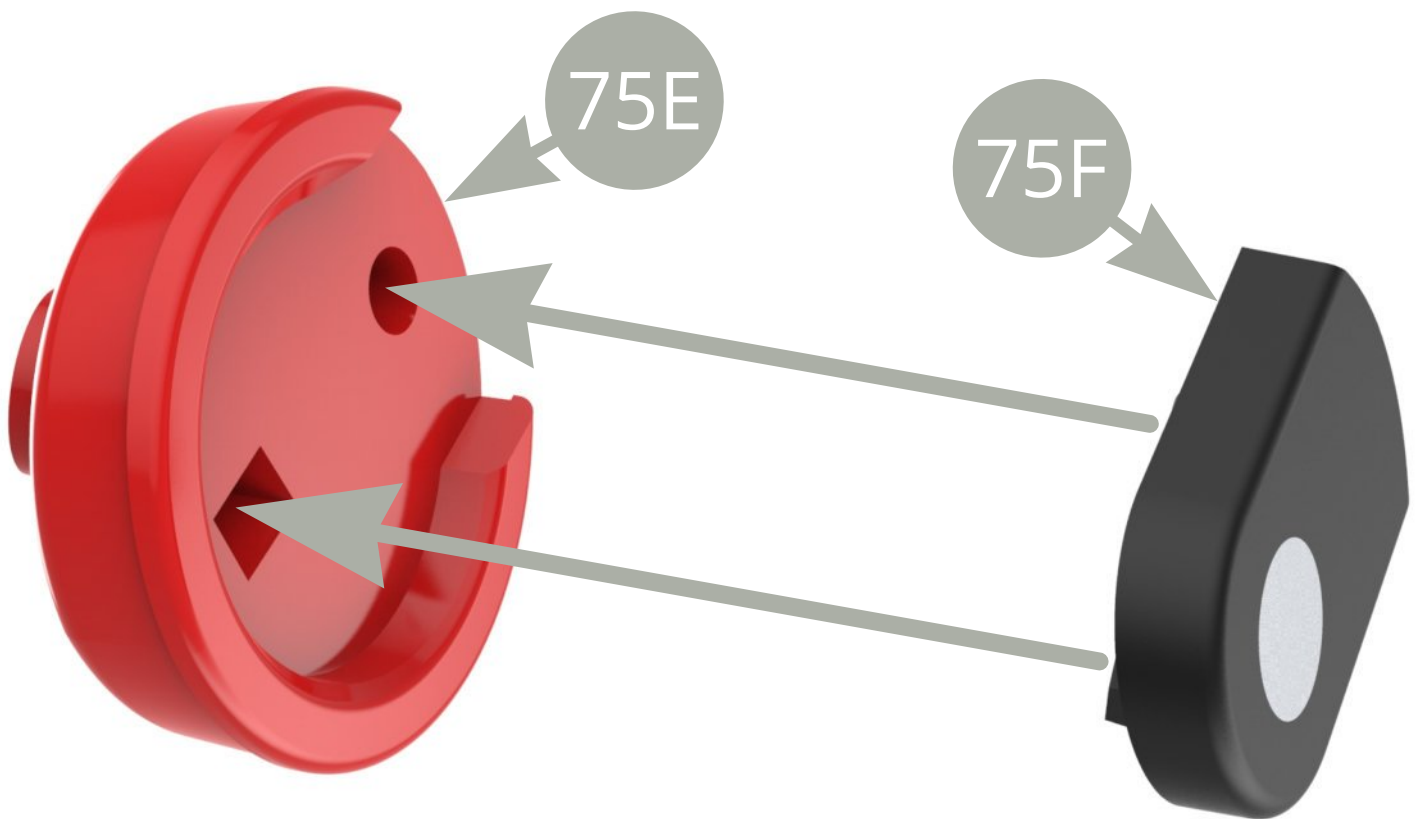

- 75A Left GTI molding
- 75B Left L9 molding
- 75C Right GTI molding
- 75D Right L9 molding
- 75E Fuel filler base
- 75F Fuel filler lock cap

- AP M1,7 x4mm (x2)

Fit **75A Left GTI molding** and **75B Left L9 molding** to **64A Body** (upper and lower illustrations).

Fit **75C Right GTI molding** and **75D Right L9 molding** to **64A Body** .

Fit **75F Fuel filler lock cap** to **75E Fuel filler base** .

Fit **75E Fuel filler base** to **64A Body** and fix with **AP screw** (upper and lower illustrations) .