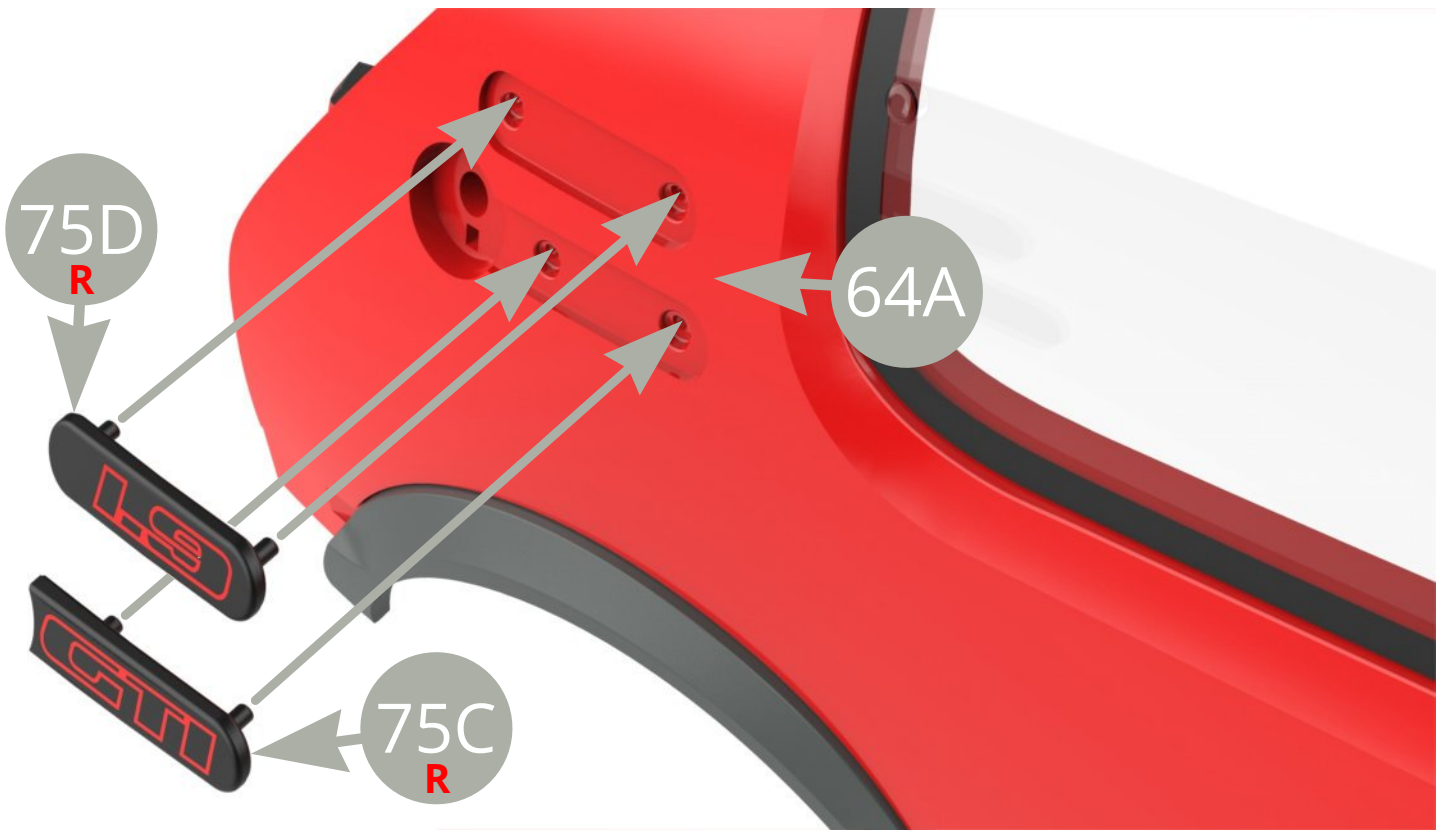

- 75A Left GTI molding
- 75B Left L9 molding
- 75C Right GTI molding
- 75D Right L9 molding
- 75E Fuel filler base
- 75F Fuel filler lock cap

- AP M1,7 x4mm (x2)

Fit **75A Left GTI molding** and **75B Left L9 molding** to **64A Body** (upper and lower illustrations).

Fit **75C Right GTI molding** and **75D Right L9 molding** to **64A Body** .

Fit **75F Fuel filler lock cap** to **75E Fuel filler base** .

Fit **75E Fuel filler base** to **64A Body** and fix with **AP screw** (upper and lower illustrations) .